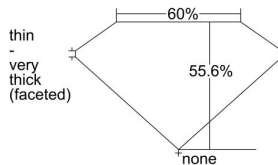

GIA®

FACSIMILE

GIA REPORT 1437531378

Verify this report at GIA.edu

GIA NATURAL DIAMOND DOSSIER®

May 27, 2022
GIA Report Number 1437531378
Shape and Cutting Style ..... Heart Brilliant
Measurements ..... 5.74 x 6.42 x 3.57 mm

GRADING RESULTS

Carat Weight ..... 0.75 carat
Color Grade I
Clarity Grade VS1

ADDITIONAL GRADING INFORMATION

Polish ..... Excellent
Symmetry ..... Excellent
Fluorescence ..... None
Clarity Characteristics..... Feather, Cloud, Needle, Pinpoint
Inspection(s): GIA 1437531378

PROPORTIONS

Profile not to actual proportions

GRADING SCALES

GIA COLOR SCALE		GIA CLARITY SCALE			
COLORLESS	D	VERY VERY SLIGHTLY INCLUDED	FLAWLESS		
	E		INTERNALLY FLAWLESS		
	F	VERY SLIGHTLY INCLUDED	VVS₁		
	G		VVS₂		
	H		VS₁		
	NEAR COLORLESS	I	SLIGHTLY INCLUDED	VS₂	
		J		SI₁	
		FAINT	K	INCLUDED	SI₂
			L		I₁
			M		I₂
VERT LIGHT	N	LIGHT	I₃		
	O				
	P				
	Q				
	R