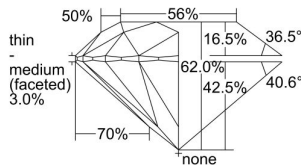

GIA®

FACSIMILE

GIA REPORT 1445927311

Verify this report at GIA.edu

GIA NATURAL DIAMOND DOSSIER®

October 10, 2022
GIA Report Number 1445927311
Shape and Cutting Style ..... Round Brilliant
Measurements ..... 6.01 - 6.04 x 3.74 mm

GRADING RESULTS

Carat Weight ..... 0.83 carat
Color Grade ..... D
Clarity Grade VVS1
Cut Grade ..... Excellent

ADDITIONAL GRADING INFORMATION

Polish ..... Excellent
Symmetry ..... Excellent
Fluorescence ..... Strong Blue
Clarity Characteristics ..... Pinpoint
Inscription(s): GIA 1445927311

PROPORTIONS

Profile to actual proportions

GRADING SCALES

GIA COLOR SCALE	GIA CLARITY SCALE	GIA CUT SCALE
COLOURLESS	FLAWLESS	EXCELLENT
D	INTERNALLY FLAWLESS	
E	VVS₁	VERY GOOD
F		
G	VS₁	GOOD
H		
I	SI₁	FAIR
J		
K	I₁	POOR
L		
M	I₂	
N		
O	I₃	
P		
Q		
R		
S		
T		
U		
V		
W		
X		
Y		
Z