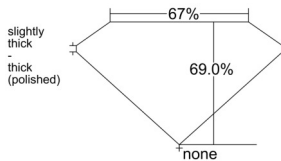

GIA®

FACSIMILE

GIA REPORT 1538665031

Verify this report at GIA.edu

GIA NATURAL DIAMOND DOSSIER®

October 08, 2025
GIA Report Number 1538665031
Shape and Cutting Style ..... **Cut-Cornered Rectangular Modified Brilliant**
Measurements ..... 6.51 x 4.30 x 2.96 mm

GRADING RESULTS

Carat Weight ..... 0.70 carat
Color Grade ..... H
Clarity Grade ..... Internally Flawless

ADDITIONAL GRADING INFORMATION

Polish ..... Excellent
Symmetry ..... Excellent
Fluorescence ..... Medium Blue
Clarity Characteristics ..... Minor Details of Polish
Inscription(s): GIA 1538665031

PROPORTIONS

Profile not to actual proportions

GRADING SCALES

GIA COLOR SCALE		GIA CLARITY SCALE			
COLORLESS	D	VERY VERY SLIGHTLY INCLUDED	FLAWLESS		
	E		INTERNALLY FLAWLESS		
	F	VERY SLIGHTLY INCLUDED	VVS₁		
	G		VVS₂		
	H		VS₁		
	NEAR COLORLESS	I	SLIGHTLY INCLUDED	VS₂	
		J		SI₁	
		FAINT	K	INCLUDED	SI₂
			L		I₁
			M		I₂
VERT LIGHT	N	LIGHT	I₃		
	O				
	P				
	Q				
	R				
LIGHT	S				
	T				
	U				
	V				
	W				
	X				
	Y				
	Z