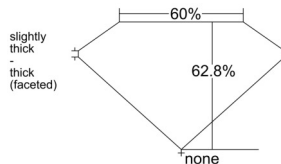

GIA®

FACSIMILE

GIA REPORT 1549053856

Verify this report at GIA.edu

GIA NATURAL DIAMOND DOSSIER®

November 20, 2025
GIA Report Number 1549053856
Shape and Cutting Style ..... Oval Brilliant
Measurements ..... 6.44 x 4.44 x 2.79 mm

GRADING RESULTS

Carat Weight ..... 0.51 carat
Color Grade ..... E
Clarity Grade SI1

ADDITIONAL GRADING INFORMATION

Polish ..... Excellent
Symmetry ..... Excellent
Fluorescence ..... Faint
Clarity Characteristics ..... Crystal, Cloud, Feather
Inscription(s): GIA 1549053856

PROPORTIONS

Profile not to actual proportions

GRADING SCALES

GIA COLOR SCALE		GIA CLARITY SCALE			
COLORLESS	D	VERY VERY SLIGHTLY INCLUDED	FLAWLESS		
	E		INTERNALLY FLAWLESS		
	F		VVS₁		
	NEAR COLORLESS	G	VERY SLIGHTLY INCLUDED	VVS₂	
		H		VS₁	
		FANT	I	SLIGHTLY INCLUDED	VS₂
			J		SI₁
	LIGHT	K	INCLUDED	SI₂	
		L		I₁	
		M		I₂	
VERY LIGHT		N	INCLUDED	I₃	
		O			
P					
Q					
R					
S					
T					
U					
V					
W					
X					
Y					
Z